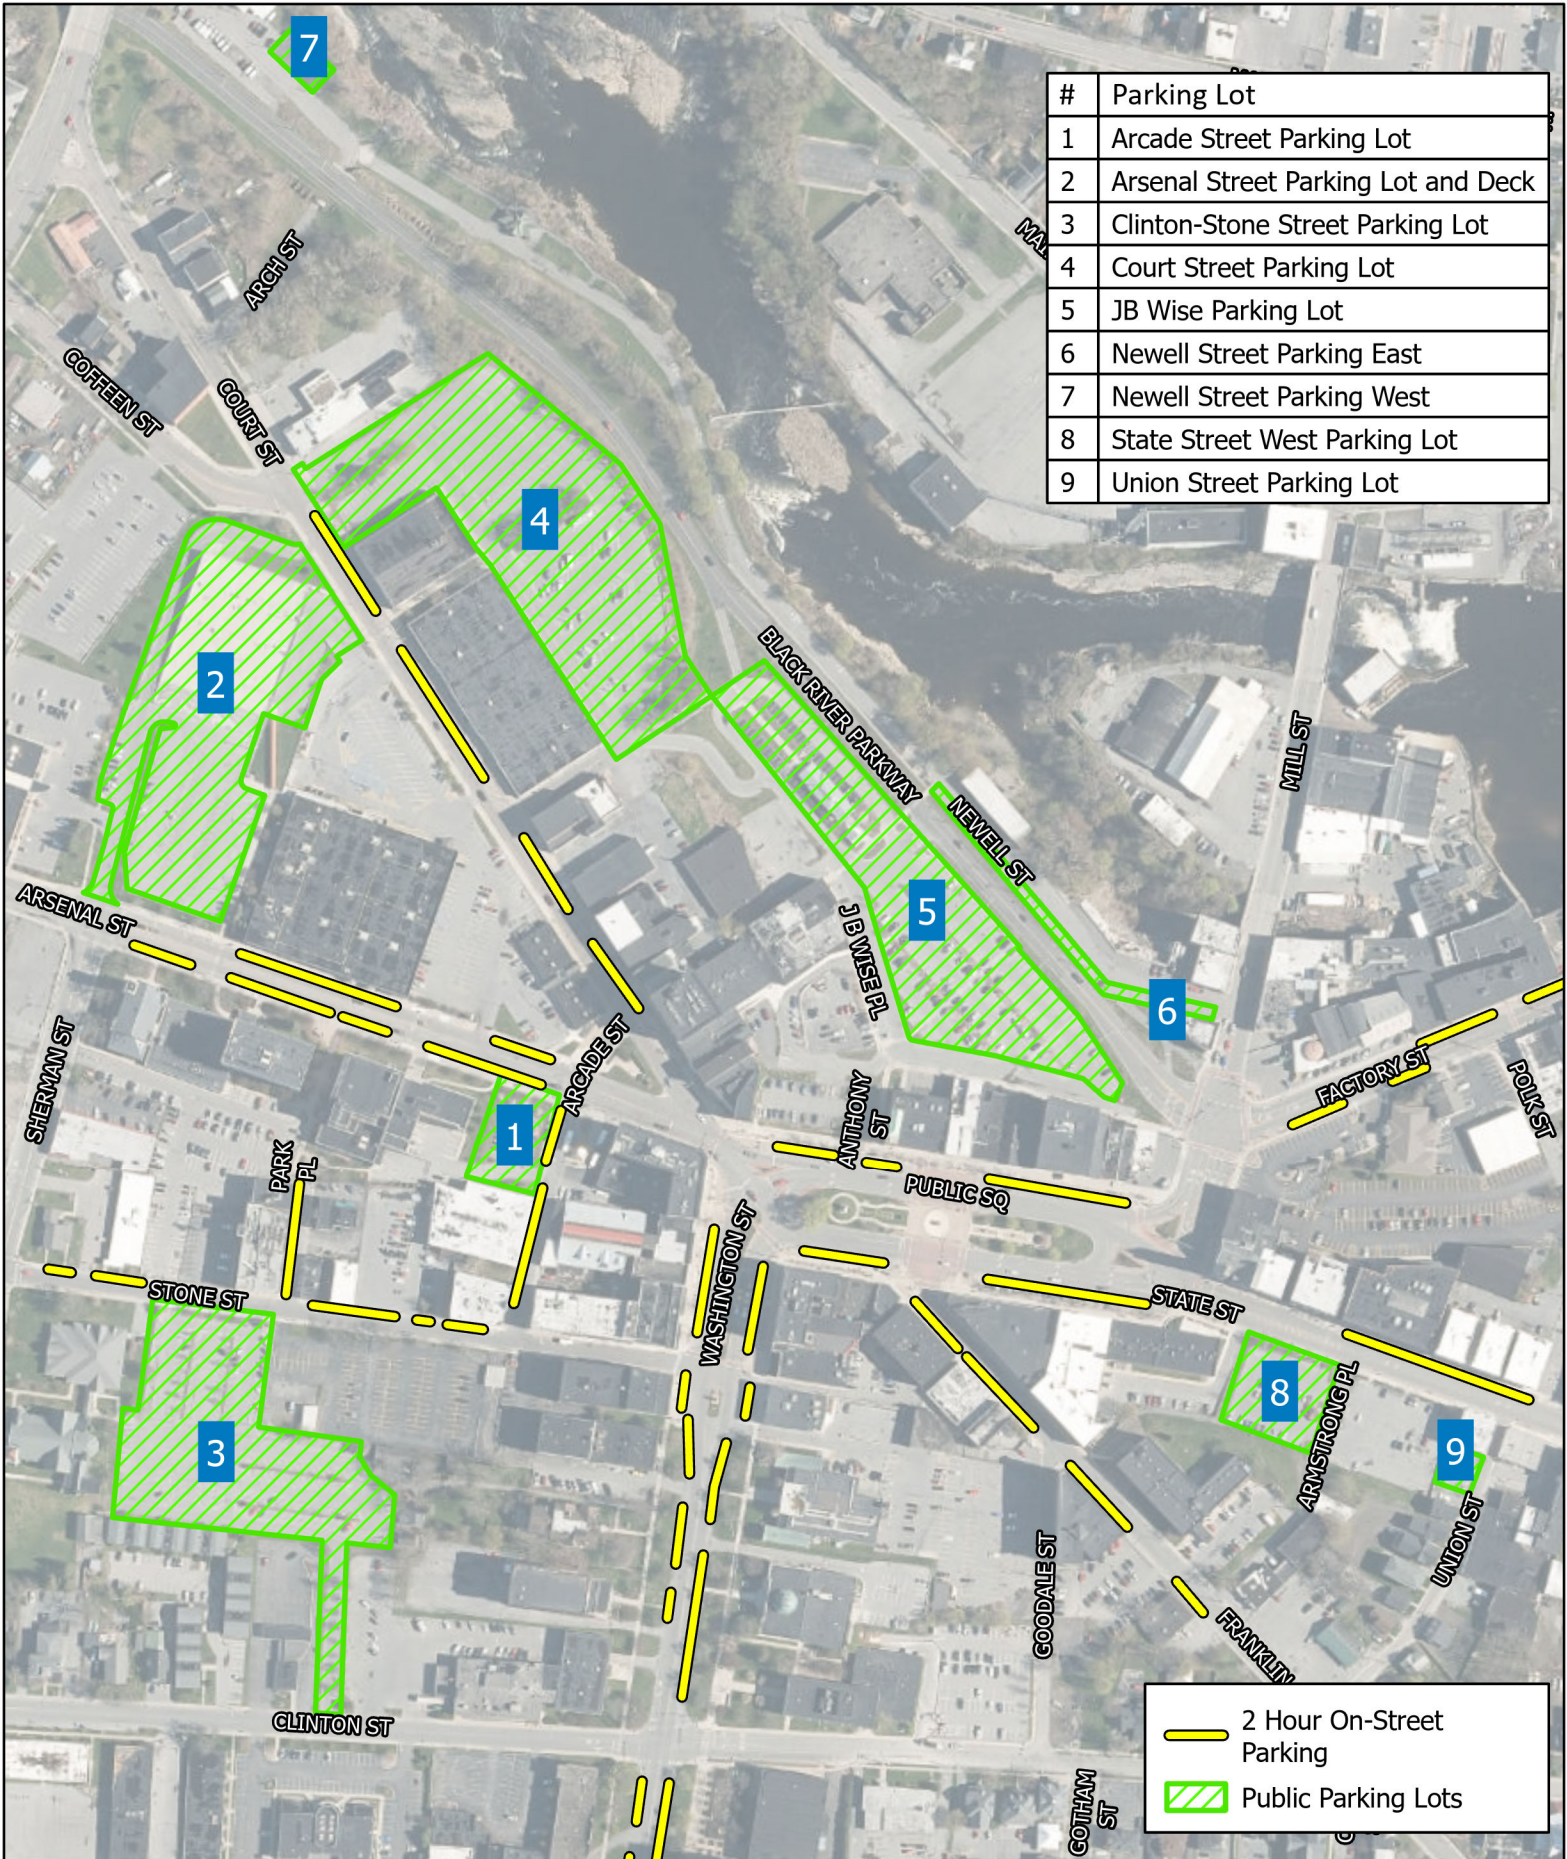

| # | Parking Lot                         |
|---|-------------------------------------|
| 1 | Arcade Street Parking Lot           |
| 2 | Arsenal Street Parking Lot and Deck |
| 3 | Clinton-Stone Street Parking Lot    |
| 4 | Court Street Parking Lot            |
| 5 | JB Wise Parking Lot                 |
| 6 | Newell Street Parking East          |
| 7 | Newell Street Parking West          |
| 8 | State Street West Parking Lot       |
| 9 | Union Street Parking Lot            |

## Downtown Watertown